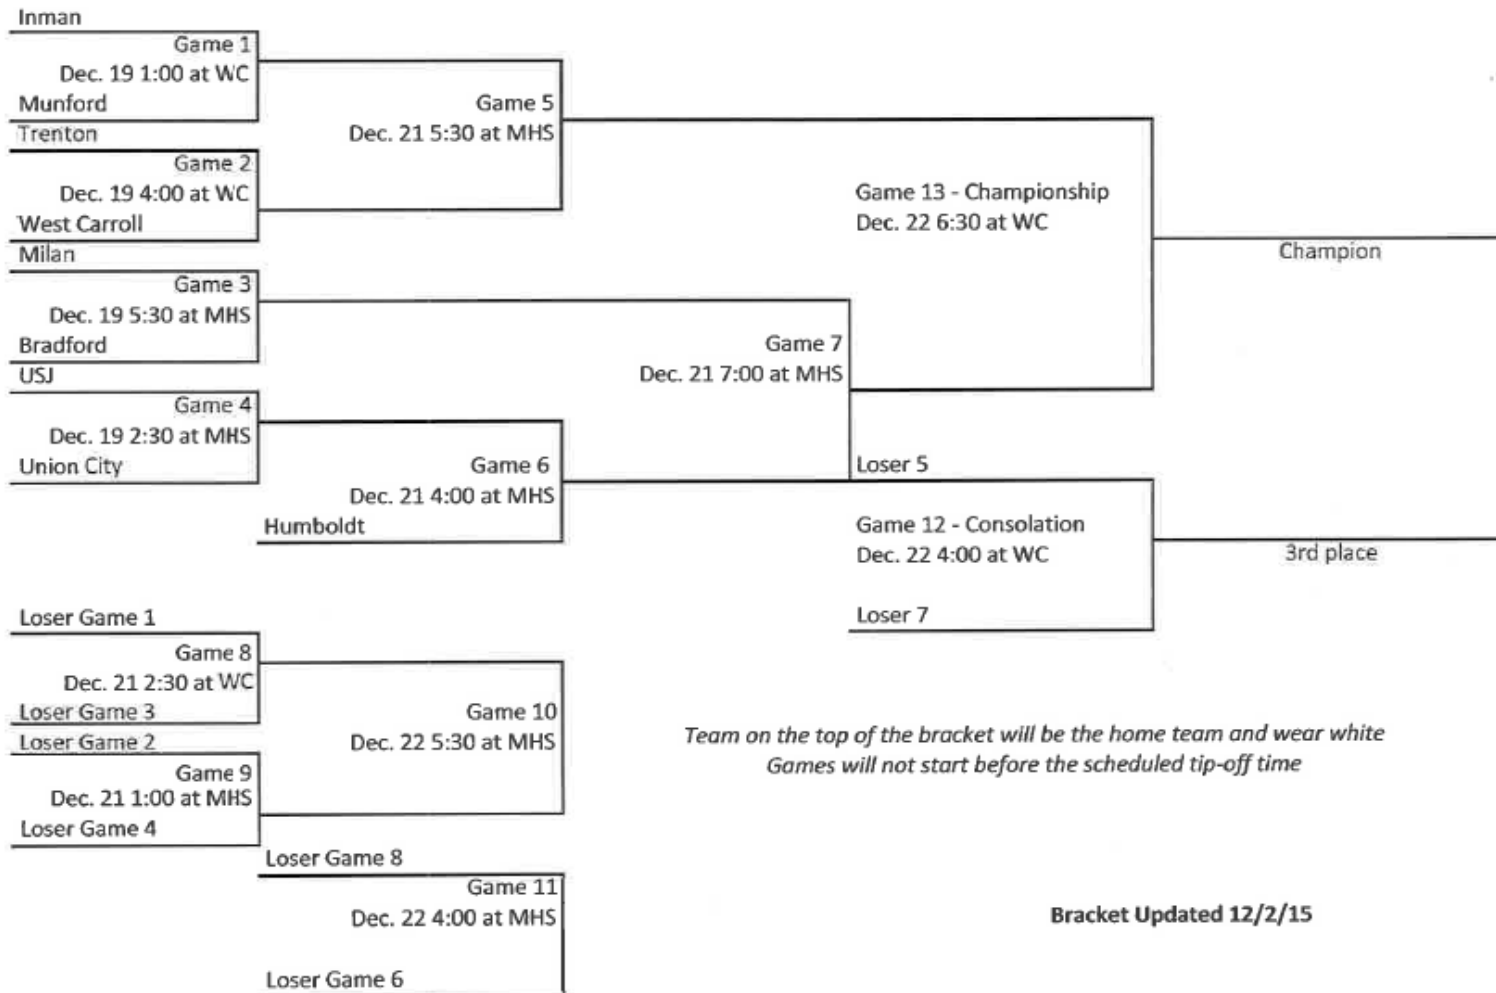

## 2015 Middle School Holiday Hoopfest - Girls' Bracket

*Team on the top of the bracket will be the home team and wear white  
 Games will not start before the scheduled tip-off time*

**Bracket Updated 12/2/15**